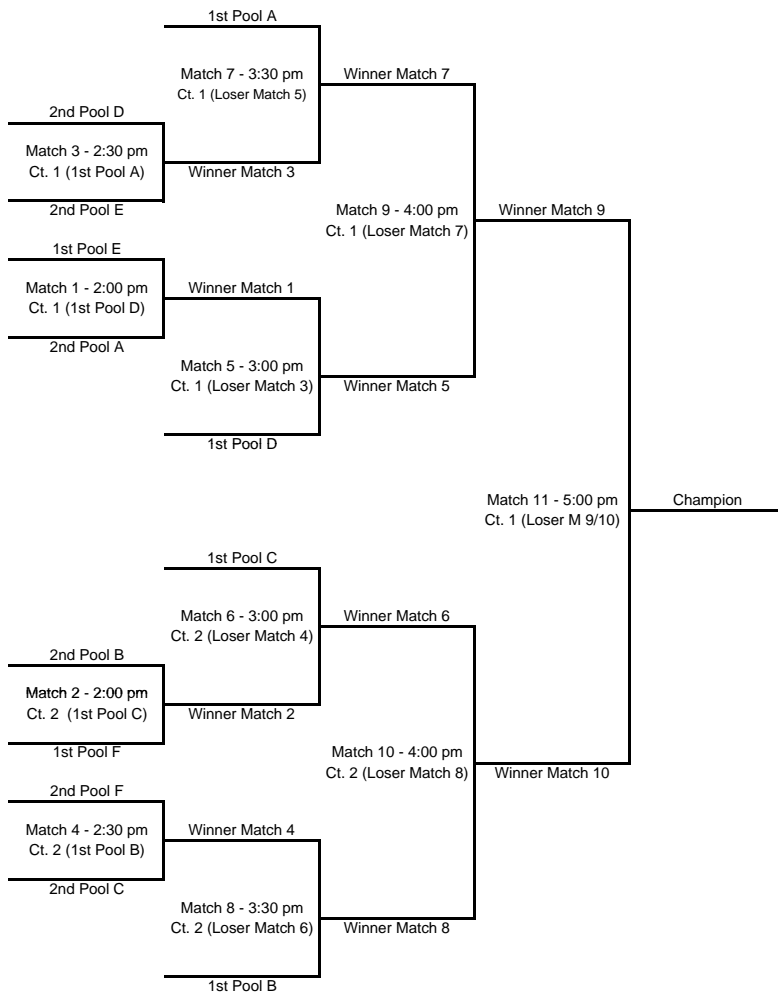

Officiating Team in ( )

PRE QUARTERS AND QUARTERFINALS 1 GAME TO 25 PTS

SEMI FINALS AND FINALS 2 OUT 3 GAMES

Playoff Times are approx. Playoffs begin as soon as pool play ends.
In some cases playoffs will begin before pool play ends.