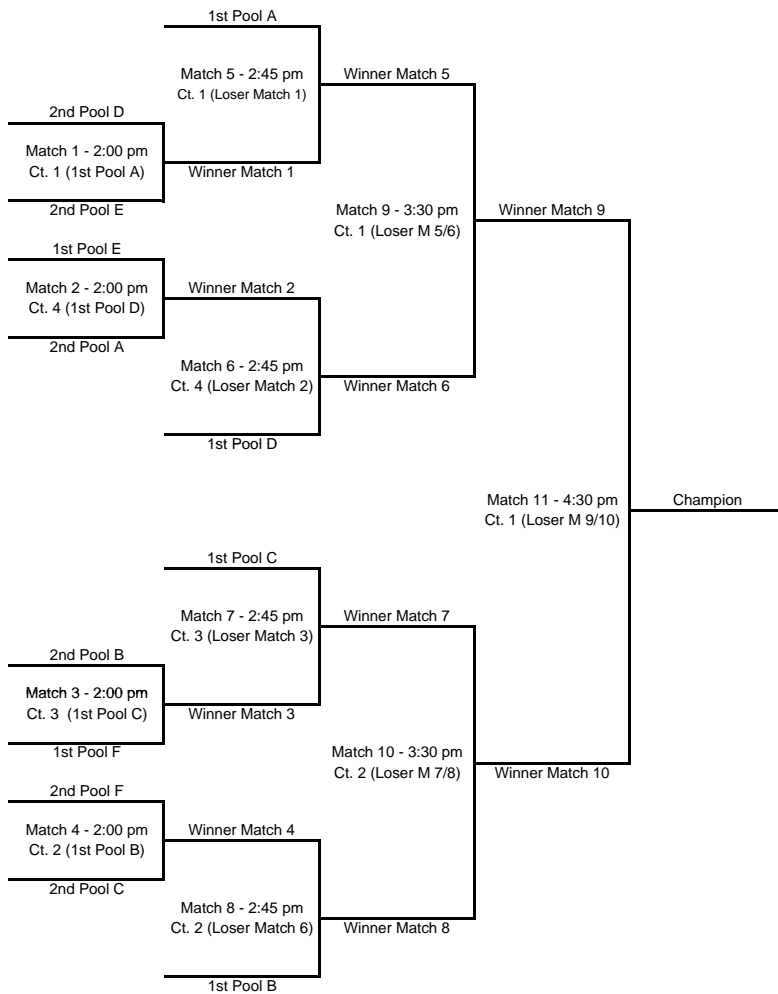

Officiating Team in ( )

PRE QUARTERS AND QUARTERFINALS 1 GAME TO 25 PTS

SEMI FINALS AND FINALS 2 OUT 3 GAMES

Playoff Times are approx. Playoffs begin as soon as pool play ends.
In some cases playoffs will begin before pool play ends.